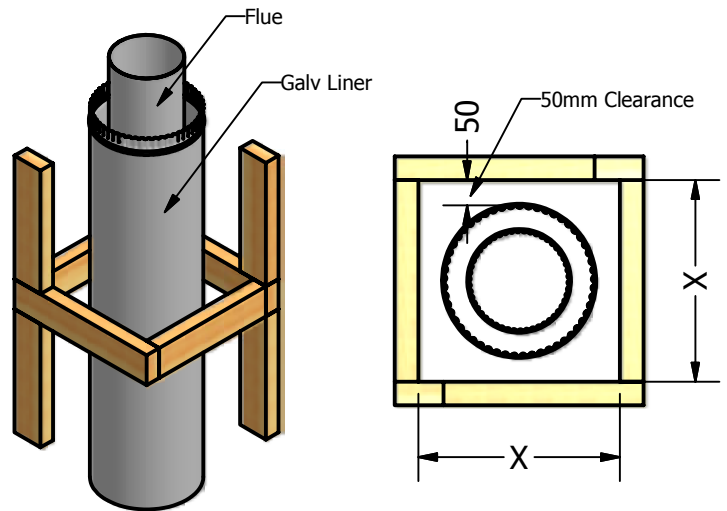

## Wood Flue Pipe System 2.4 Meter Flue Kit - Nouveau (Single Lined)

Tested in accordance with & Must Comply with  
 ASNZS 2918:2001

### Option X - Frame Trim Out Detail X= Liner + 100mm

### Option Y - Frame Trim Out Detail Y= Liner Diameter

Flue Dia	Test Report Number	Date
200	04/1039	20 July 04
250	04/1040	20 July 04
300	04/1041	20 July 04