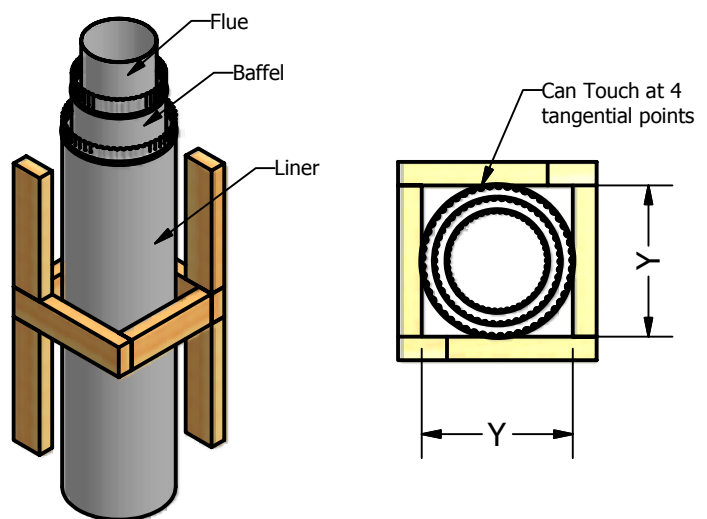

## Wood Flue Pipe System 2.4 Meter Flue Kit - Nouveau (Single Lined)

Tested in accordance with & Must Comply with  
 ASNZS 2918:2001

### Option X - Frame Trim Out Detail X= Liner + 100mm

### Option Y - Frame Trim Out Detail Y= Liner Diameter

Flue Dia	Test Report Number	Date
200	04/1039	20 July 04
250	04/1040	20 July 04
300	04/1041	20 July 04