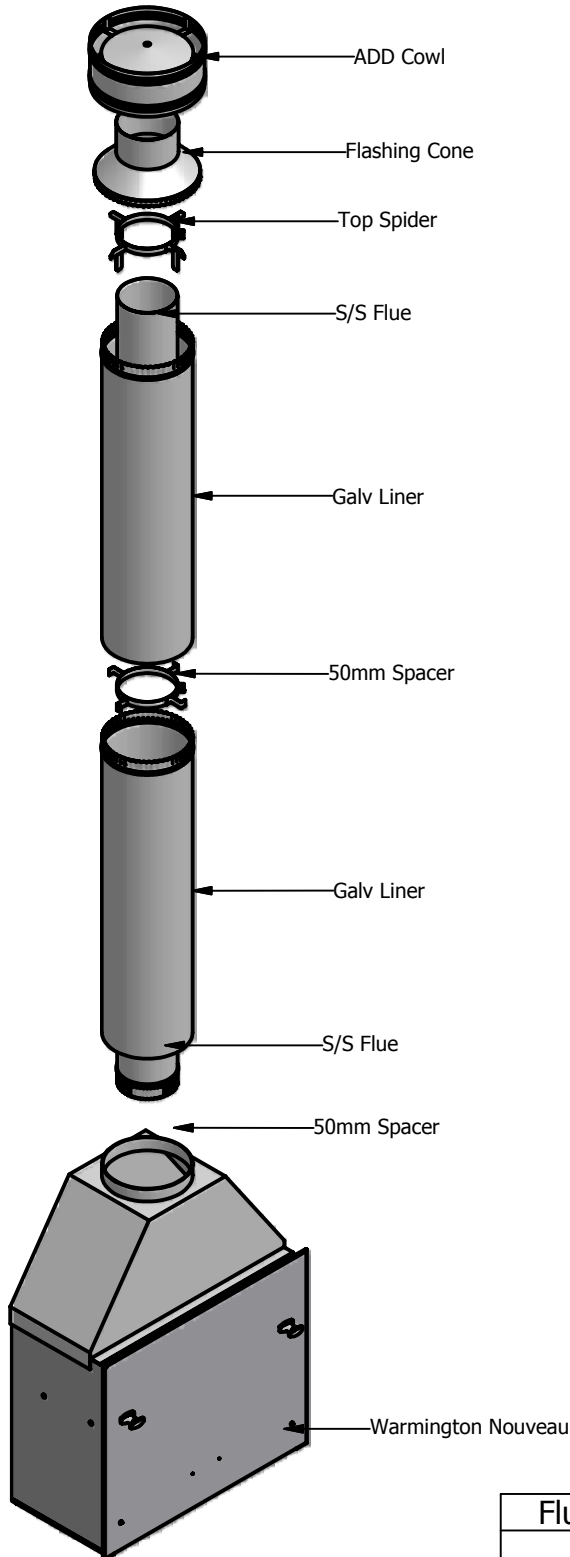

## Wood Flue Pipe System 2.4 Meter Flue Kit - Nouveau (Single Lined)

Tested in accordance with & Must Comply with  
 ASNZS 2918:2001

### Option X - Frame Trim Out Detail X= Liner + 100mm

### Option Y - Frame Trim Out Detail Y= Liner Diameter

Flue Dia	Test Report Number	Date
200	04/1039	20 July 04
250	04/1040	20 July 04
300	04/1041	20 July 04