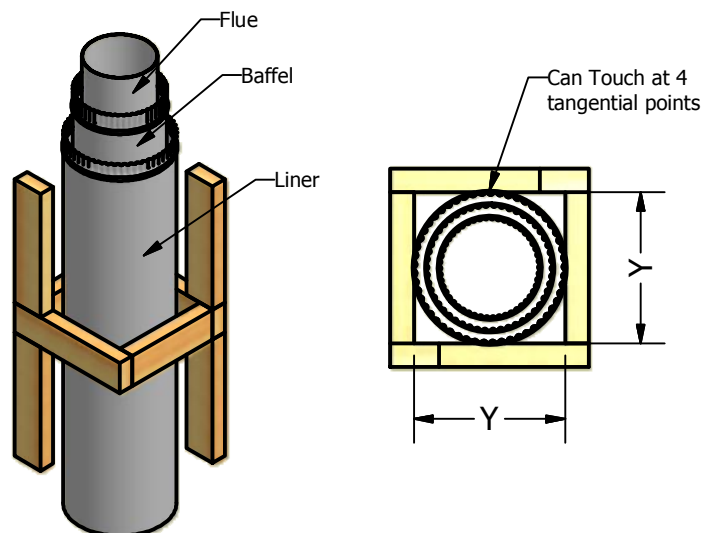

## Wood Flue Pipe System

### 4.8 Meter Flue Kit - Twin Fire (Single Lined)

Tested in accordance with & Must Comply with  
 ASNZS 2918:2001

#### **Option X - Frame Trim Out Detail** $X = \text{Liner} + 100\text{mm}$

#### **Option Y - Frame Trim Out Detail** $Y = \text{Liner Diameter}$

Flue Dia	Test Report Number	Date
200	04/1039	20 July 04
250	04/1040	20 July 04
300	04/1041	20 July 04