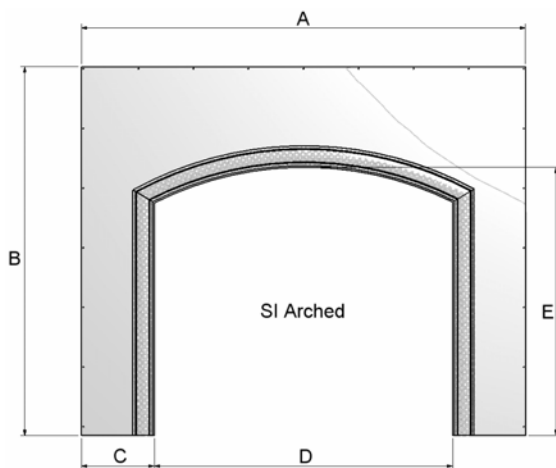

Warmington Register Plate Details

Open Gas Fire

Firebox Size	A	B	C	D	E
SG 700	1090	840	195	700	600
SG 780	1170	840	195	780	600
SG 900	1290	840	195	900	600
SG 1100	1490	840	195	1100	600

Open Wood Fire

Firebox Size	A	B	C	D	E
SI 600	980	915	210	560	625
SI 700	1080	915	210	660	625
SI 700T	1080	965	210	660	675
SI 780	1160	915	210	740	625
SI 780T	1160	995	210	740	705
SI 900	1280	1065	210	860	775

Note:

Cover Register by any 15mm at sides and top with a mantel
See details on product specification

Due to continued product improvement, Warmington Ind LTD reserves the right to change product specifications without prior notification.