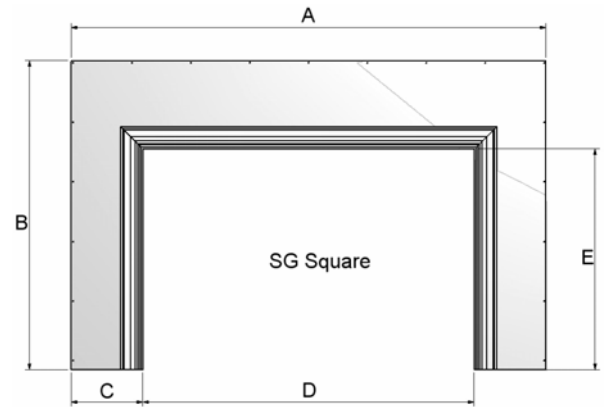

Warmington Register Plate Details

Open Gas Fire

Firebox Size	A	B	C	D	E
SG 700	1090	840	195	700	600
SG 780	1170	840	195	780	600
SG 900	1290	840	195	900	600
SG 1100	1490	840	195	1100	600

Open Wood Fire

Firebox Size	A	B	C	D	E
SI 600	980	915	210	560	625
SI 700	1080	915	210	660	625
SI 700T	1080	965	210	660	675
SI 780	1160	915	210	740	625
SI 780T	1160	995	210	740	705
SI 900	1280	1065	210	860	775

Note:

Cover Register by any 15mm at sides and top with a mantel
See details on product specification

Due to continued product improvement, Warmington Ind LTD reserves the right to change product specifications without prior notification.