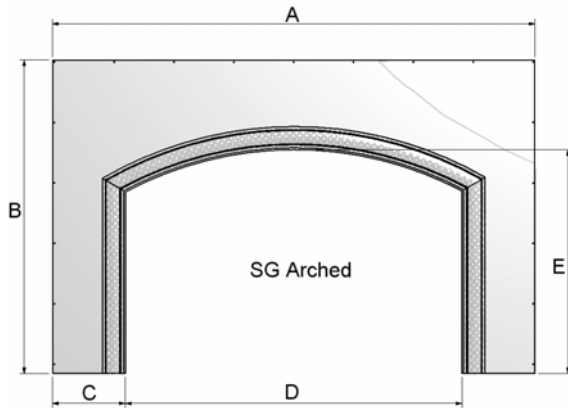

Warmington Register Plate Details

Open Gas Fire

Firebox Size	A	B	C	D	E
SG 700	1090	840	195	700	600
SG 780	1170	840	195	780	600
SG 900	1290	840	195	900	600
SG 1100	1490	840	195	1100	600

Open Wood Fire

Firebox Size	A	B	C	D	E
SI 600	980	915	210	560	625
SI 700	1080	915	210	660	625
SI 700T	1080	965	210	660	675
SI 780	1160	915	210	740	625
SI 780T	1160	995	210	740	705
SI 900	1280	1065	210	860	775

Note:

Cover Register by any 15mm at sides and top with a mantel
See details on product specification

Due to continued product improvement, Warmington Ind LTD reserves the right to change product specifications without prior notification.