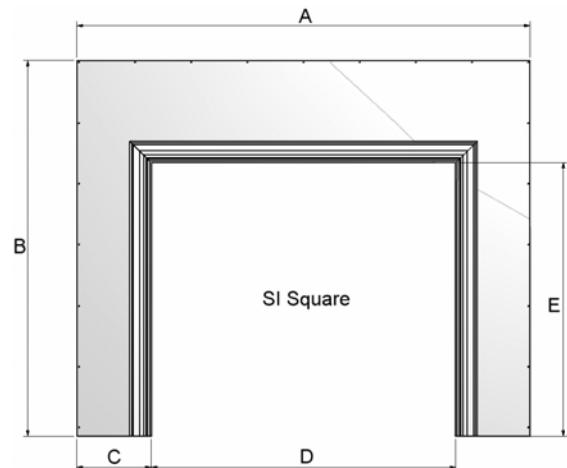

Warmington Register Plate Details

Open Gas Fire

Firebox Size	A	B	C	D	E
SG 700	1090	840	195	700	600
SG 780	1170	840	195	780	600
SG 900	1290	840	195	900	600
SG 1100	1490	840	195	1100	600

Open Wood Fire

Firebox Size	A	B	C	D	E
SI 600	980	915	210	560	625
SI 700	1080	915	210	660	625
SI 700T	1080	965	210	660	675
SI 780	1160	915	210	740	625
SI 780T	1160	995	210	740	705
SI 900	1280	1065	210	860	775

Note:

Cover Register by any 15mm at sides and top with a mantel
See details on product specification

Due to continued product improvement, Warmington Ind LTD reserves the right to change product specifications without prior notification.