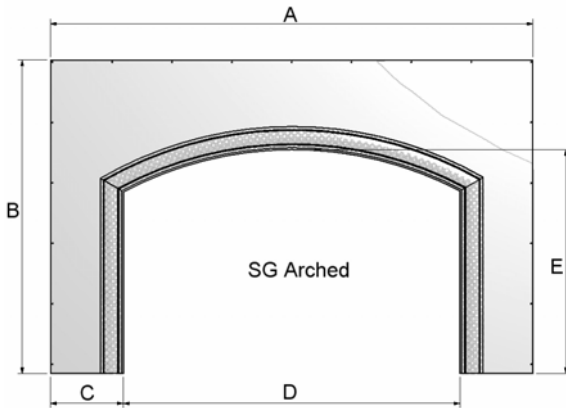

Warmington Register Plate Details

Open Gas Fire

Firebox Size	A	B	C	D	E
SG 700	1090	840	195	700	600
SG 780	1170	840	195	780	600
SG 900	1290	840	195	900	600
SG 1100	1490	840	195	1100	600

Open Wood Fire

Firebox Size	A	B	C	D	E
SI 600	980	915	210	560	625
SI 700	1080	915	210	660	625
SI 700T	1080	965	210	660	675
SI 780	1160	915	210	740	625
SI 780T	1160	995	210	740	705
SI 900	1280	1065	210	860	775

Note:

Cover Register by any 15mm at sides and top with a mantel
See details on product specification

Due to continued product improvement, Warmington Ind LTD reserves the right to change product specifications without prior notification.